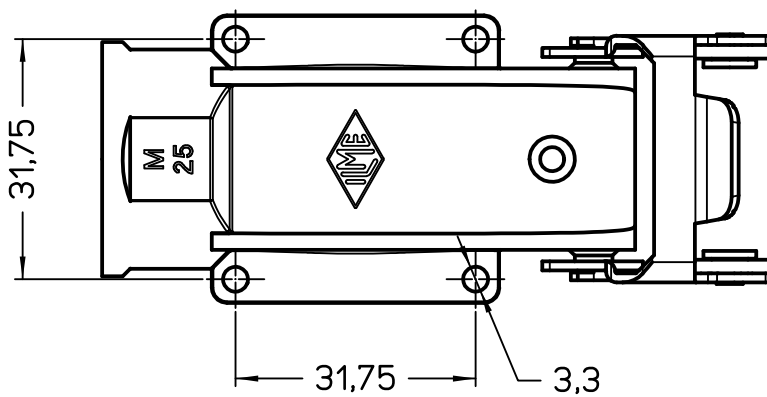

Panel cut-out for enclosures

Diritti riservati All rights reserved

REV.	DATE	SIGNATURE

Dimensions in mm

Simplified representation with dimensions without tolerance

Original Size A4

Date 27/11/23

Sign. G. Renna

MX IAP25

Insulating bulkhead mounting housing, light grey colour, with metal lever, 4-screw fixing, with M25 cable entry

Scale  
1:1