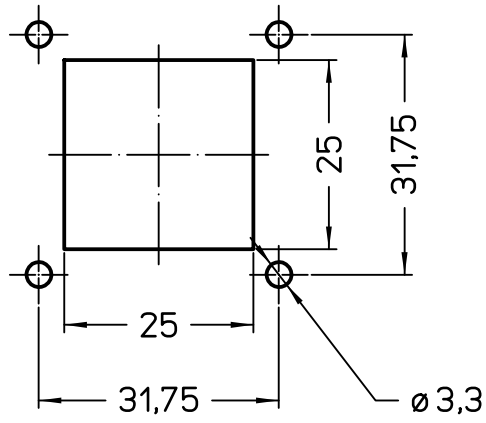

Panel cut-out for enclosures

Diritti riservati All rights reserved

REV.	DATE	SIGNATURE

Dimensions in mm

Simplified representation with dimensions without tolerance

Original Size A4

Date 27/11/23

Sign. G. Renna

MX IAP25

Insulating bulkhead mounting housing, light grey colour, with metal lever, 4-screw fixing, with M25 cable entry

Scale  
1:1