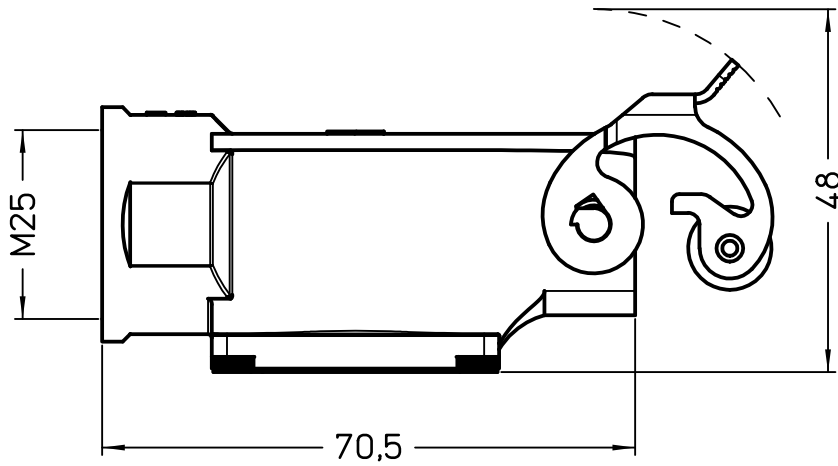

Panel cut-out for enclosures

Diritti riservati All rights reserved

REV.	DATE	SIGNATURE

Dimensions in mm

Simplified representation with dimensions without tolerance

Original Size A4

Date 27/11/23

Sign. G. Renna

MX IAP25

Insulating bulkhead mounting housing, light grey colour, with metal lever, 4-screw fixing, with M25 cable entry

Scale  
1:1