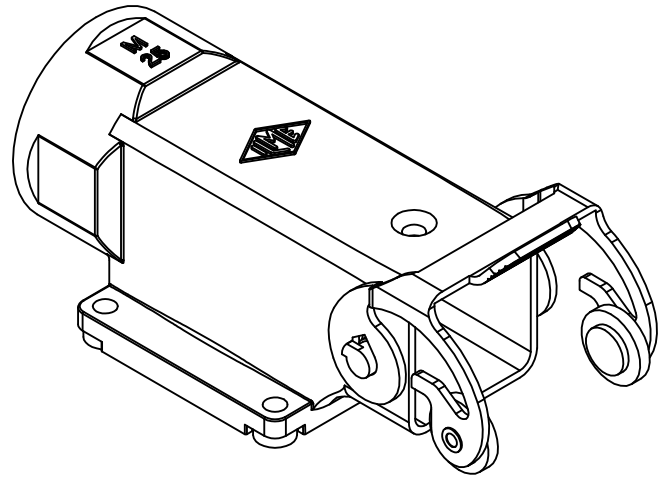

Panel cut-out for enclosures

Diritti riservati All rights reserved

REV.	DATE	SIGNATURE

Dimensions in mm

Simplified representation with dimensions without tolerance

Original Size A4

Date 27/11/23

Sign. G. Renna

MX IAP25

Insulating bulkhead mounting housing, light grey colour, with metal lever, 4-screw fixing, with M25 cable entry

Scale  
1:1