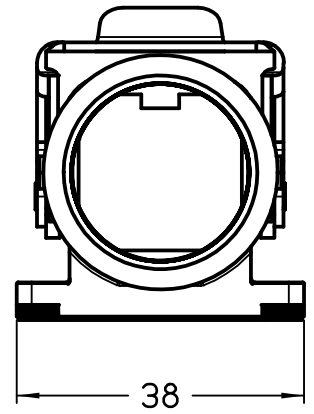

Panel cut-out for enclosures

Diritti riservati All rights reserved

REV.	DATE	SIGNATURE

Dimensions in mm

Simplified representation with dimensions without tolerance

Original Size A4

Date 27/11/23

Sign. G. Renna

MX IAP25

Insulating bulkhead mounting housing, light grey colour, with metal lever, 4-screw fixing, with M25 cable entry

Scale  
1:1